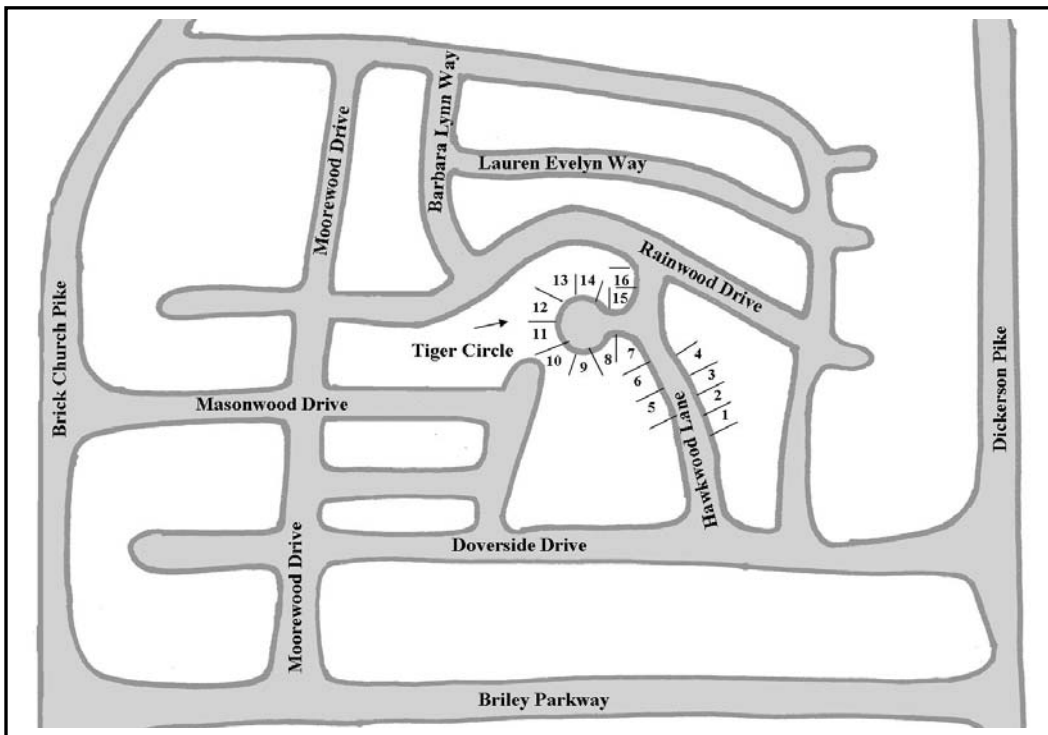

2008 Volunteer Parking Directions

Construction is beginning in Timberwood, our latest all-Habitat, all-volunteer built neighborhood located in North Nashville off Brick Church Pike and Briley Parkway.

Directions to *Timberwood*

From I-24:

Follow I-24 West to Briley Parkway East, Exit 43.
Exit at Briley Parkway East.
Stay right and exit on Brick Church Pike.
Turn right on to Brick Church Pike going North.
Turn right on Masonwood Drive.
Turn left on Moorewood Drive.
Turn right on Rainwood Drive.

From I-40:

Follow I-40 West to Briley Parkway East Exit 215.
Exit at Briley Parkway North.
Stay right and exit on Brick Church Pike.
Turn right on to Brick Church Pike going North.
Turn right on Masonwood Drive.
Turn left on Moorewood Drive.
Turn right on Rainwood Drive.

Please park on the right side of the streets throughout the neighborhood.

This allows plenty of room for emergency vehicles to pass through.

*Food coordinators:
Don't forget to move your vehicles after unloading!*