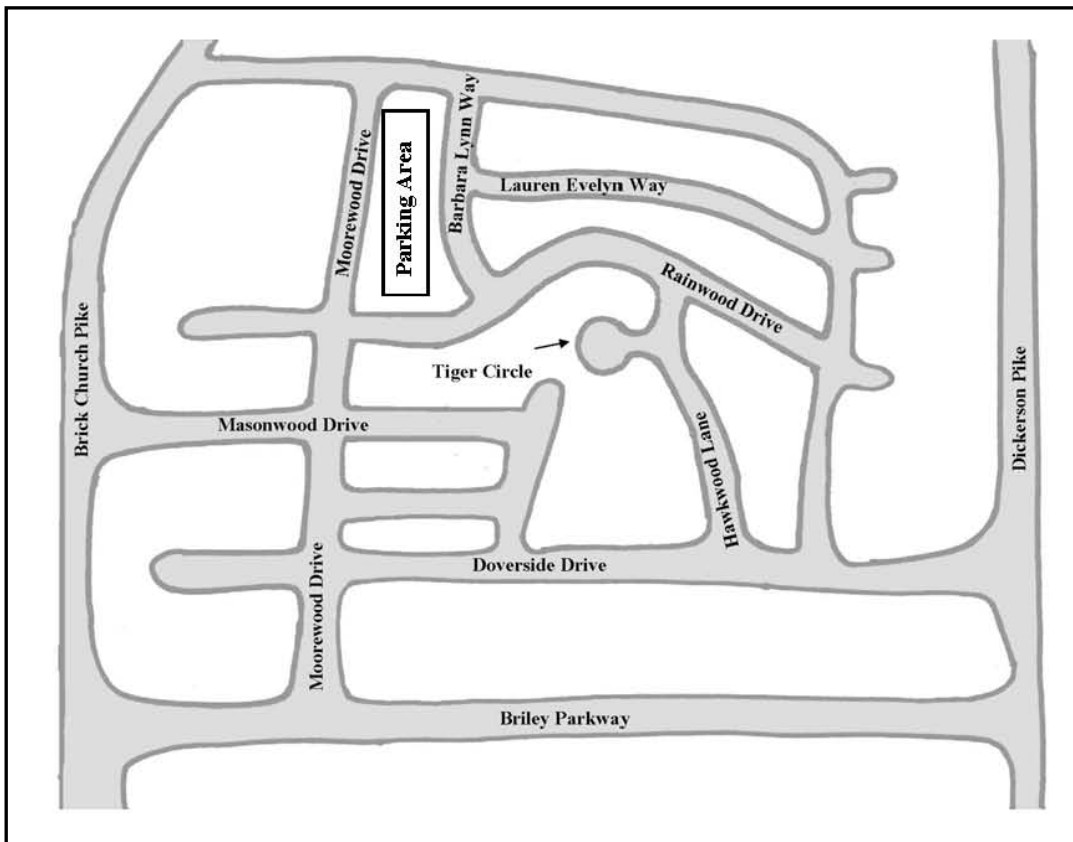

# 2010 Timberwood Parking Directions

### From I-24:

Follow I-24 West to Briley Parkway East, exit 43  
 Exit on Briley Parkway East  
 Stay right, exit on Brick Church Pike, exit 17  
 Turn right on to Brick Church Pike going north  
 Turn right on Masonwood Drive (at Smithson-Craighead Academy)  
 Turn left on Moorewood Drive (at stop sign)  
 Turn right on Rainwood Drive  
 Follow signs to designated parking area

### From I-40 (east of town):

Follow I-40 West to Briley Parkway North, exit 215  
 Exit on Briley Parkway North  
 Exit on Brick Church Pike, exit 17  
 Turn right on Brick Church Pike going north  
 Turn right on Masonwood Drive (at Smithson-Craighead Academy)  
 Turn left on Moorewood Drive (at stop sign)  
 Turn right on Rainwood Drive

**\*If you are coming from I-40 (west of town) or I-65 (south of town), please merge onto I-24 West in Nashville and then follow the above directions.**

*Please park in the gravel parking lot provided at the entrance of the neighborhood.*