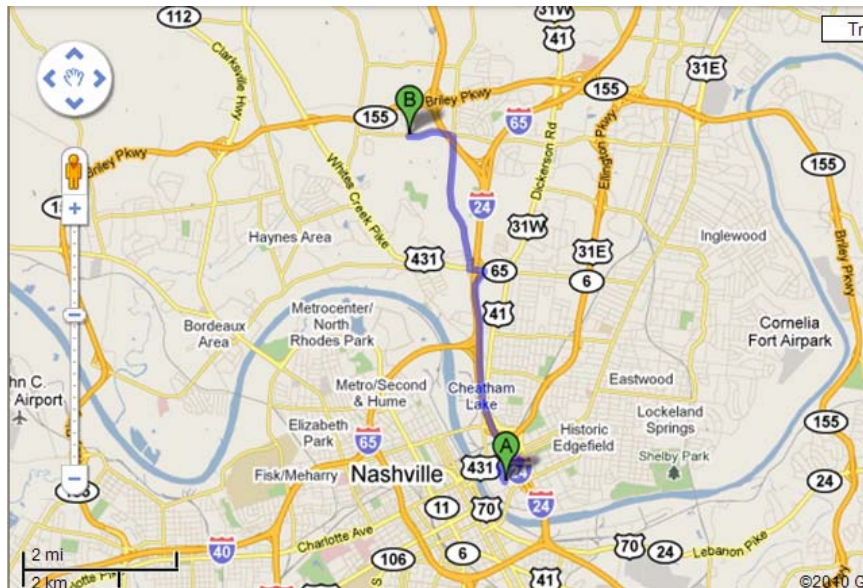

PARK PRESERVE Volunteer Parking Directions

The *entrance* of the Park Preserve neighborhood is located at:

512 Ewing Drive Nashville, TN 37207

From Downtown/I-40/LP Field:

1. Head North on I-24 W / I-65 N, away from downtown Nashville.
2. Take Exit 87 for W Trinity Lane .
3. Turn LEFT on W Trinity Lane.
4. Go under interstate.
5. Immediately turn right to go North on Brick Church Pike.
6. Drive 1.8 miles .
7. Turn Left on Ewing Drive.
8. Drive 0.6 miles and look for Volunteer Parking Signs on your Left.
9. Turn Left into the neighborhood on Gwynnwood Dr. and **follow signs to parking.**

Please do not leave valuables where they are visible in your car. Be smart and lock them in your trunk or leave them at home. If you have any questions about the directions, please contact Matt Hawkins at mhawkins@habitatnashville.org.