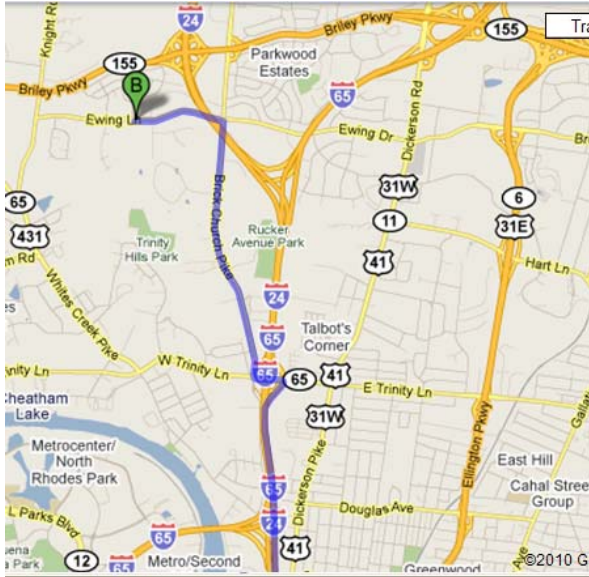

PARK PRESERVE Volunteer Parking Directions

The *entrance* of the Park Preserve neighborhood is located at:

512 Ewing Drive Nashville, TN 37207

From Downtown/I-40/LP Field:

1. Head North on I-24 W / I-65 N, away from downtown Nashville.
2. Take Exit 87 for W Trinity Lane .
3. Turn LEFT on W Trinity Lane.
4. Go under interstate.
5. Immediately turn right to go North on Brick Church Pike.
6. Drive 1.8 miles .
7. Turn Left on Ewing Drive.
8. Drive 0.6 miles and look for Volunteer Parking Signs on your Left.
9. Turn Left into the neighborhood on Gwynnwood Dr. and **follow signs to parking.**

Please do not leave valuables where they are visible in your car. Be smart and lock them in your trunk or leave them at home. If you have any questions about the directions, please contact Matt Hawkins at mhawkins@habitatnashville.org.