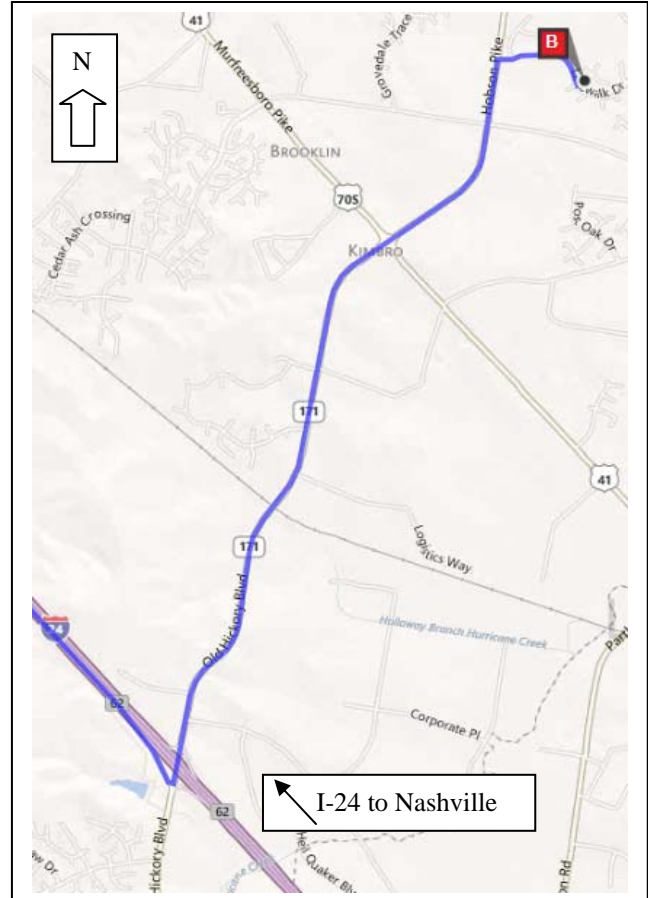

Hallmark Volunteer Parking Directions

For GPS or Internet Directions use this address:

1101 Lakewalk Dr. Antioch TN, 37013

Directions are from I-40 at Nashville

1.  Follow **I-24 East** toward La Vergne/ Smyrna.
2. At **Exit 62**, take ramp and follow signs for TN-171 / Old Hickory Blvd.
3. Turn left onto TN-171 / **Old Hickory Blvd** (follow for 3.2 miles) This will turn into Hobson Pike.
4. Turn right onto **LakeWalk Drive** just past a fire station. (follow for .4 miles)
5. Turn left onto **Springstead Trail**, and follow parking signs
6. You will park on the street in the cul-de-sacs
7. Parking is limited so please carpool if you can. This will help **tremendously!** Thank you.

Please do not leave valuables where they are visible in your car. Be smart and lock them in your trunk or leave them at home. If you have any questions about the directions, please contact Matt Hawkins at mhawkins@habitatnashville.org.