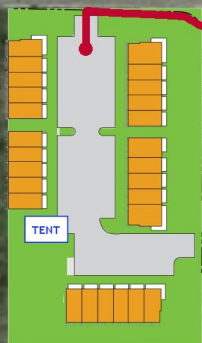

Walking
trail

GWYNNWOOD DRIVE

Directions:

From I-65, take exit 87

Drive west on West Trinity Ln (if driving in from the south)

Turn right onto Brick Church Pike

Turn left onto Ewing Dr/Ewing Ln

Parking — Turn right onto Aldrich Lane and drive to the end of the road. The parking lot entrance is on the right.